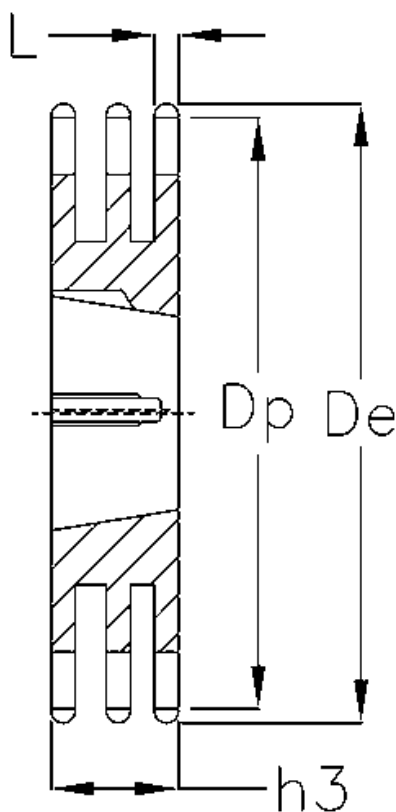

Article number: 616033008027

Description: Taperbored sprocket 16 B-3 Z=27 triplex
for bushing 3525

Measures

Bush = 3525
C = 2.5
Chain = -
Chain size = 1" x 17,02 mm
De = 229.6
Dp = 218.79
H = 79.6
h3 = 79.6

Material = Stål
Number of teeth = 27